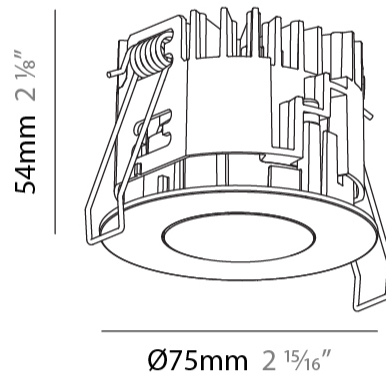

GENERAL

Series: Oiko Pro
Subseries: Oiko Pro Wallwash
Brand: Prolicht
Division: Architectural
Mounting Type: Recessed
Mounting Location: Ceiling
Subcategory: Downlight

PHYSICAL

Shape: Round
Diameter (mm): 75
Diameter (in): 2 15/16
Height (mm): 54
Height (in): 2 1/8
Ceiling Thickness (mm): 1 - 25
Ceiling Thickness (in): 1/16 - 1 3/16
Min. Recessing Depth (mm): 60
Min. Recessing Depth (in): 2 3/8
Light Distribution: Downlight
Fixture Finish: SSR / BKV / CWI / CRY / HAB / LAG / UFT / ITA / RUA / RUR / MIC / FTG / MYG / TWT / LOD / PUS / FRO / FUP / KIA / POP / BLS / SPG / MEY / GOH / GUM / CHC / COM / ABZ / JAG / OBR / MOS / ROR
Fixture Material: Aluminum Die Cast
Cut-out Measurements: 68mm / 2 11/16" Diameter

ELECTRICAL

Lamp Type: LED (Zhaga Standard)
Input Wattage (W): 15
Total Output Wattage (W): 13.6
Dimming: Tri-Mode (Non-Dimming and Phase Dimming (120Vac only) and 0-10V Dimming)
Driver Included: No
Driver Location: Recessed Housing
Driver Type: Constant Current - Universal
Driver Class: Class 2
Input Voltage (V): 120 - 277
Constant Current (MA): 350

LED

Color Temperature (°K): 2700 / 3000 / 3500 / 4000
Max. Delivered Lumen (lm): 1247 / 1325 / 1388 / 1400
Nominal Lumen (lm): 1566 / 1665 / 1743 / 1759
CRI: >90 CRI
Lamp Life (hrs): 50000

OPTICAL

Adjustability: Fixed

RATINGS AND CERTIFICATIONS

Certified By: Certified for North American Standards
IP rating: IP54