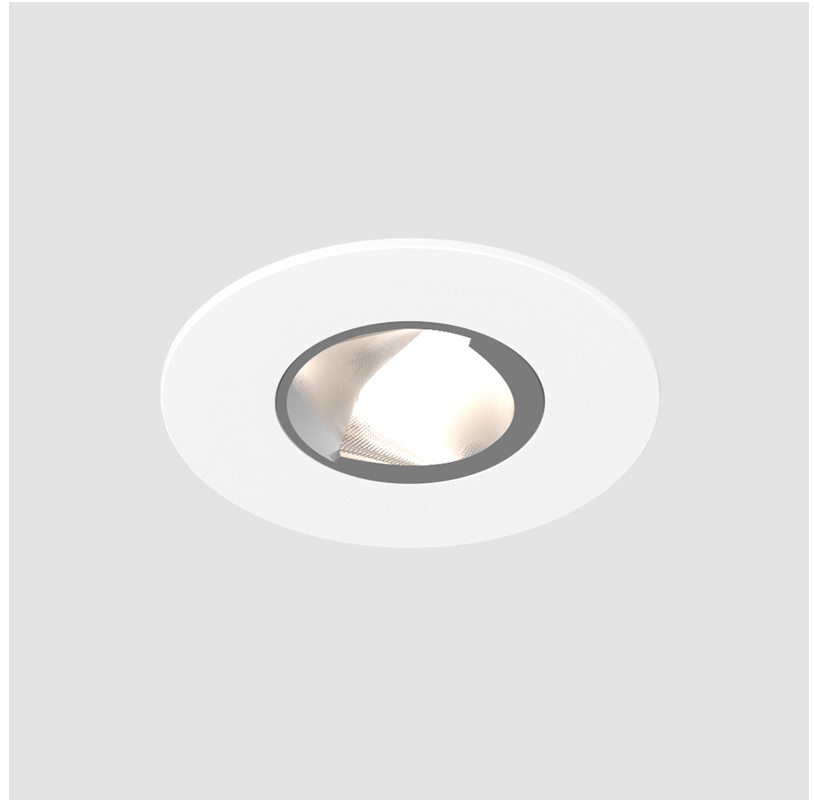

GENERAL

Series: Oiko Pro
Subseries: Oiko Pro Wallwash
Brand: Prolicht
Division: Architectural
Mounting Type: Recessed
Mounting Location: Ceiling
Subcategory: Downlight

PHYSICAL

Shape: Round
Diameter (mm): 75
Diameter (in): 2 15/16
Height (mm): 54
Height (in): 2 1/8
Ceiling Thickness (mm): 1 - 25
Ceiling Thickness (in): 1/16 - 1 3/16
Min. Recessing Depth (mm): 60
Min. Recessing Depth (in): 2 3/8
Light Distribution: Downlight
Fixture Finish: SSR / BKV / CWI / CRY / HAB / LAG / UFT / ITA / RUA / RUR / MIC / FTG / MYG / TWT / LOD / PUS / FRO / FUP / KIA / POP / BLS / SPG / MEY / GOH / GUM / CHC / COM / ABZ / JAG / OBR / MOS / ROR
Fixture Material: Aluminum Die Cast
Cut-out Measurements: 68mm / 2 11/16" Diameter

ELECTRICAL

Lamp Type: LED (Zhaga Standard)
Input Wattage (W): 15
Total Output Wattage (W): 13.6
Dimming: Tri-Mode (Non-Dimming and Phase Dimming (120Vac only) and 0-10V Dimming)
Driver Included: No
Driver Location: Recessed Housing
Driver Type: Constant Current - Universal
Driver Class: Class 2
Input Voltage (V): 120 - 277
Constant Current (MA): 350

LED

Color Temperature (°K): 2700 / 3000 / 3500 / 4000
Max. Delivered Lumen (lm): 1247 / 1325 / 1388 / 1400
Nominal Lumen (lm): 1566 / 1665 / 1743 / 1759
CRI: >90 CRI
Lamp Life (hrs): 50000

OPTICAL

Adjustability: Fixed

RATINGS AND CERTIFICATIONS

Certified By: Certified for North American Standards
IP rating: IP54