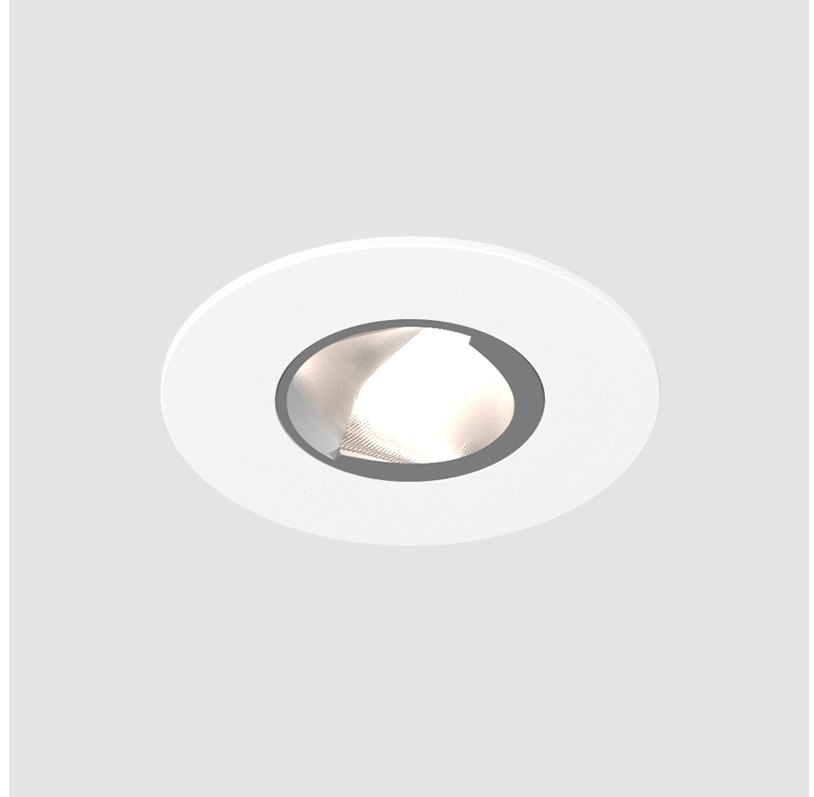

GENERAL

Series: Oiko Pro
Subseries: Oiko Pro Wallwash
Brand: Prolicht
Division: Architectural
Mounting Type: Recessed
Mounting Location: Ceiling
Subcategory: Downlight

PHYSICAL

Shape: Round
Diameter (mm): 75
Diameter (in): 2 ¹⁵/₁₆
Height (mm): 54
Height (in): 2 ¹/₈
Ceiling Thickness (mm): 1 - 25
Ceiling Thickness (in): 1/16 - 1 3/16
Min. Recessing Depth (mm): 60
Min. Recessing Depth (in): 2 ³/₈
Light Distribution: Downlight
Fixture Finish: SSR / BKV / CWI / CRY / HAB / LAG / UFT / ITA / RUA / RUR / MIC / FTG / MYG / TWT / LOD / PUS / FRO / FUP / KIA / POP / BLS / SPG / MEY / GOH / GUM / CHC / COM / ABZ / JAG / OBR / MOS / ROR
Fixture Material: Aluminum Die Cast
Cut-out Measurements: 68mm / 2 11/16" Diameter

ELECTRICAL

Lamp Type: LED (Zhaga Standard)
Input Wattage (W): 14
Total Output Wattage (W): 12.7
Dimming: Dali Dimming
Driver Included: No
Driver Location: Recessed Housing
Driver Type: Constant Current - Universal (120Vac only for DALI driver)
Driver Class: Class 2
Input Voltage (V): 120 - 277
Constant Current (MA): 700

LED

Color Temperature (°K): 2700-6500 Tunable White
Max. Delivered Lumen (lm): 1159
Nominal Lumen (lm): 1460
CRI: >90 CRI
Lamp Life (hrs): 50000
Special LEDs offerings: Tunable White

OPTICAL

Adjustability: Fixed

RATINGS AND CERTIFICATIONS

Certified By: Certified for North American Standards
IP rating: IP54